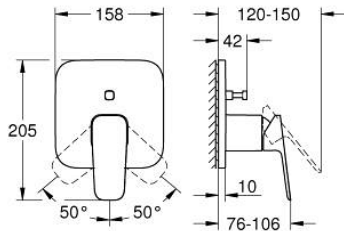

## 10 177 800 00 GROHE CUBE0 SINGLE-LEVER MIXER WITH 2-WAY DIVERTER

### PRODUCT DESCRIPTION

- Colour: chrome
- trim set for GROHE Rapido SmartBox (35 604)
- GROHE SilkMove 46 mm ceramic cartridge
- GROHE FastFixation escutcheon with covered shaft sealing and covered fixing
- metal escutcheon, retroactively 6° adjustable
- automatic 2-way diverter
- metal lever
- outlet B = 27 l/min, outlet C = 27 l/min
- without roughing-in set 35 600/35 604 (please order separately)

## 10 177 800 00 GROHE CUBEO SINGLE-LEVER MIXER WITH 2-WAY DIVERTER

### SPARE PARTS, January 2023 – now

- 1: lever (Spare part-nr. 1063380000)
  - 2: escutcheon (Spare part-nr. 1047200000)
  - 3: Mounting plate (Spare part-nr. 48438000)
  - 4: cap (Spare part-nr. 1047190000)
  - 5: Diverter (Spare part-nr. 48634000)
  - 6: diverter knob (Spare part-nr. 1047210000)
  - 7: Cartridge (Spare part-nr. 46048000)
  - 8: Non-return valve (Spare part-nr. 49085000)
  - 9: Seal (Spare part-nr. 48360000)
  - 10: Temperature limiter (Spare part-nr. 46375000)\*
  - 11: Backflow protection combination (Spare part-nr. 14055000)\*
  - 12: Universal extension set single-lever mixers, 25 mm (Spare part-nr. 1405600)\*
  - 13: diverter (Spare part-nr. 48635000)\*
  - 14: Universal extension set single-lever mixers, 50 mm (Spare part-nr. 1405700)\*
  - 15: diverter (Spare part-nr. 48636000)\*
- \* Optional accessories