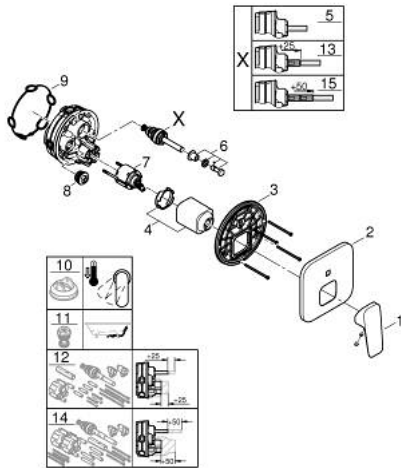

## 10 177 800 00 GROHE CUBE0 SINGLE-LEVER MIXER WITH 2-WAY DIVERTER

### PRODUCT DESCRIPTION

- Colour: chrome
- trim set for GROHE Rapido SmartBox (35 604)
- GROHE SilkMove 46 mm ceramic cartridge
- GROHE FastFixation escutcheon with covered shaft sealing and covered fixing
- metal escutcheon, retroactively 6° adjustable
- automatic 2-way diverter
- metal lever
- outlet B = 27 l/min, outlet C = 27 l/min
- without roughing-in set 35 600/35 604 (please order separately)

## 10 177 800 00 GROHE CUBEO SINGLE-LEVER MIXER WITH 2-WAY DIVERTER

### SPARE PARTS, January 2023 – now

- 1: lever (Spare part-nr. 1063380000)
  - 2: escutcheon (Spare part-nr. 1047200000)
  - 3: Mounting plate (Spare part-nr. 48438000)
  - 4: cap (Spare part-nr. 1047190000)
  - 5: Diverter (Spare part-nr. 48634000)
  - 6: diverter knob (Spare part-nr. 1047210000)
  - 7: Cartridge (Spare part-nr. 46048000)
  - 8: Non-return valve (Spare part-nr. 49085000)
  - 9: Seal (Spare part-nr. 48360000)
  - 10: Temperature limiter (Spare part-nr. 46375000)\*
  - 11: Backflow protection combination (Spare part-nr. 14055000)\*
  - 12: Universal extension set single-lever mixers, 25 mm (Spare part-nr. 1405600)\*
  - 13: diverter (Spare part-nr. 48635000)\*
  - 14: Universal extension set single-lever mixers, 50 mm (Spare part-nr. 1405700)\*
  - 15: diverter (Spare part-nr. 48636000)\*
- \* Optional accessories