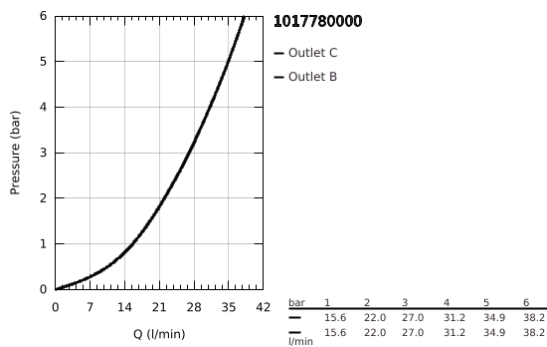

## 10 177 800 00 GROHE CUBE0 SINGLE-LEVER MIXER WITH 2-WAY DIVERTER

### PRODUCT DESCRIPTION

- Colour: chrome
- trim set for GROHE Rapido SmartBox (35 604)
- GROHE SilkMove 46 mm ceramic cartridge
- GROHE FastFixation escutcheon with covered shaft sealing and covered fixing
- metal escutcheon, retroactively 6° adjustable
- automatic 2-way diverter
- metal lever
- outlet B = 27 l/min, outlet C = 27 l/min
- without roughing-in set 35 600/35 604 (please order separately)

## 10 177 800 00 GROHE CUBEO SINGLE-LEVER MIXER WITH 2-WAY DIVERTER